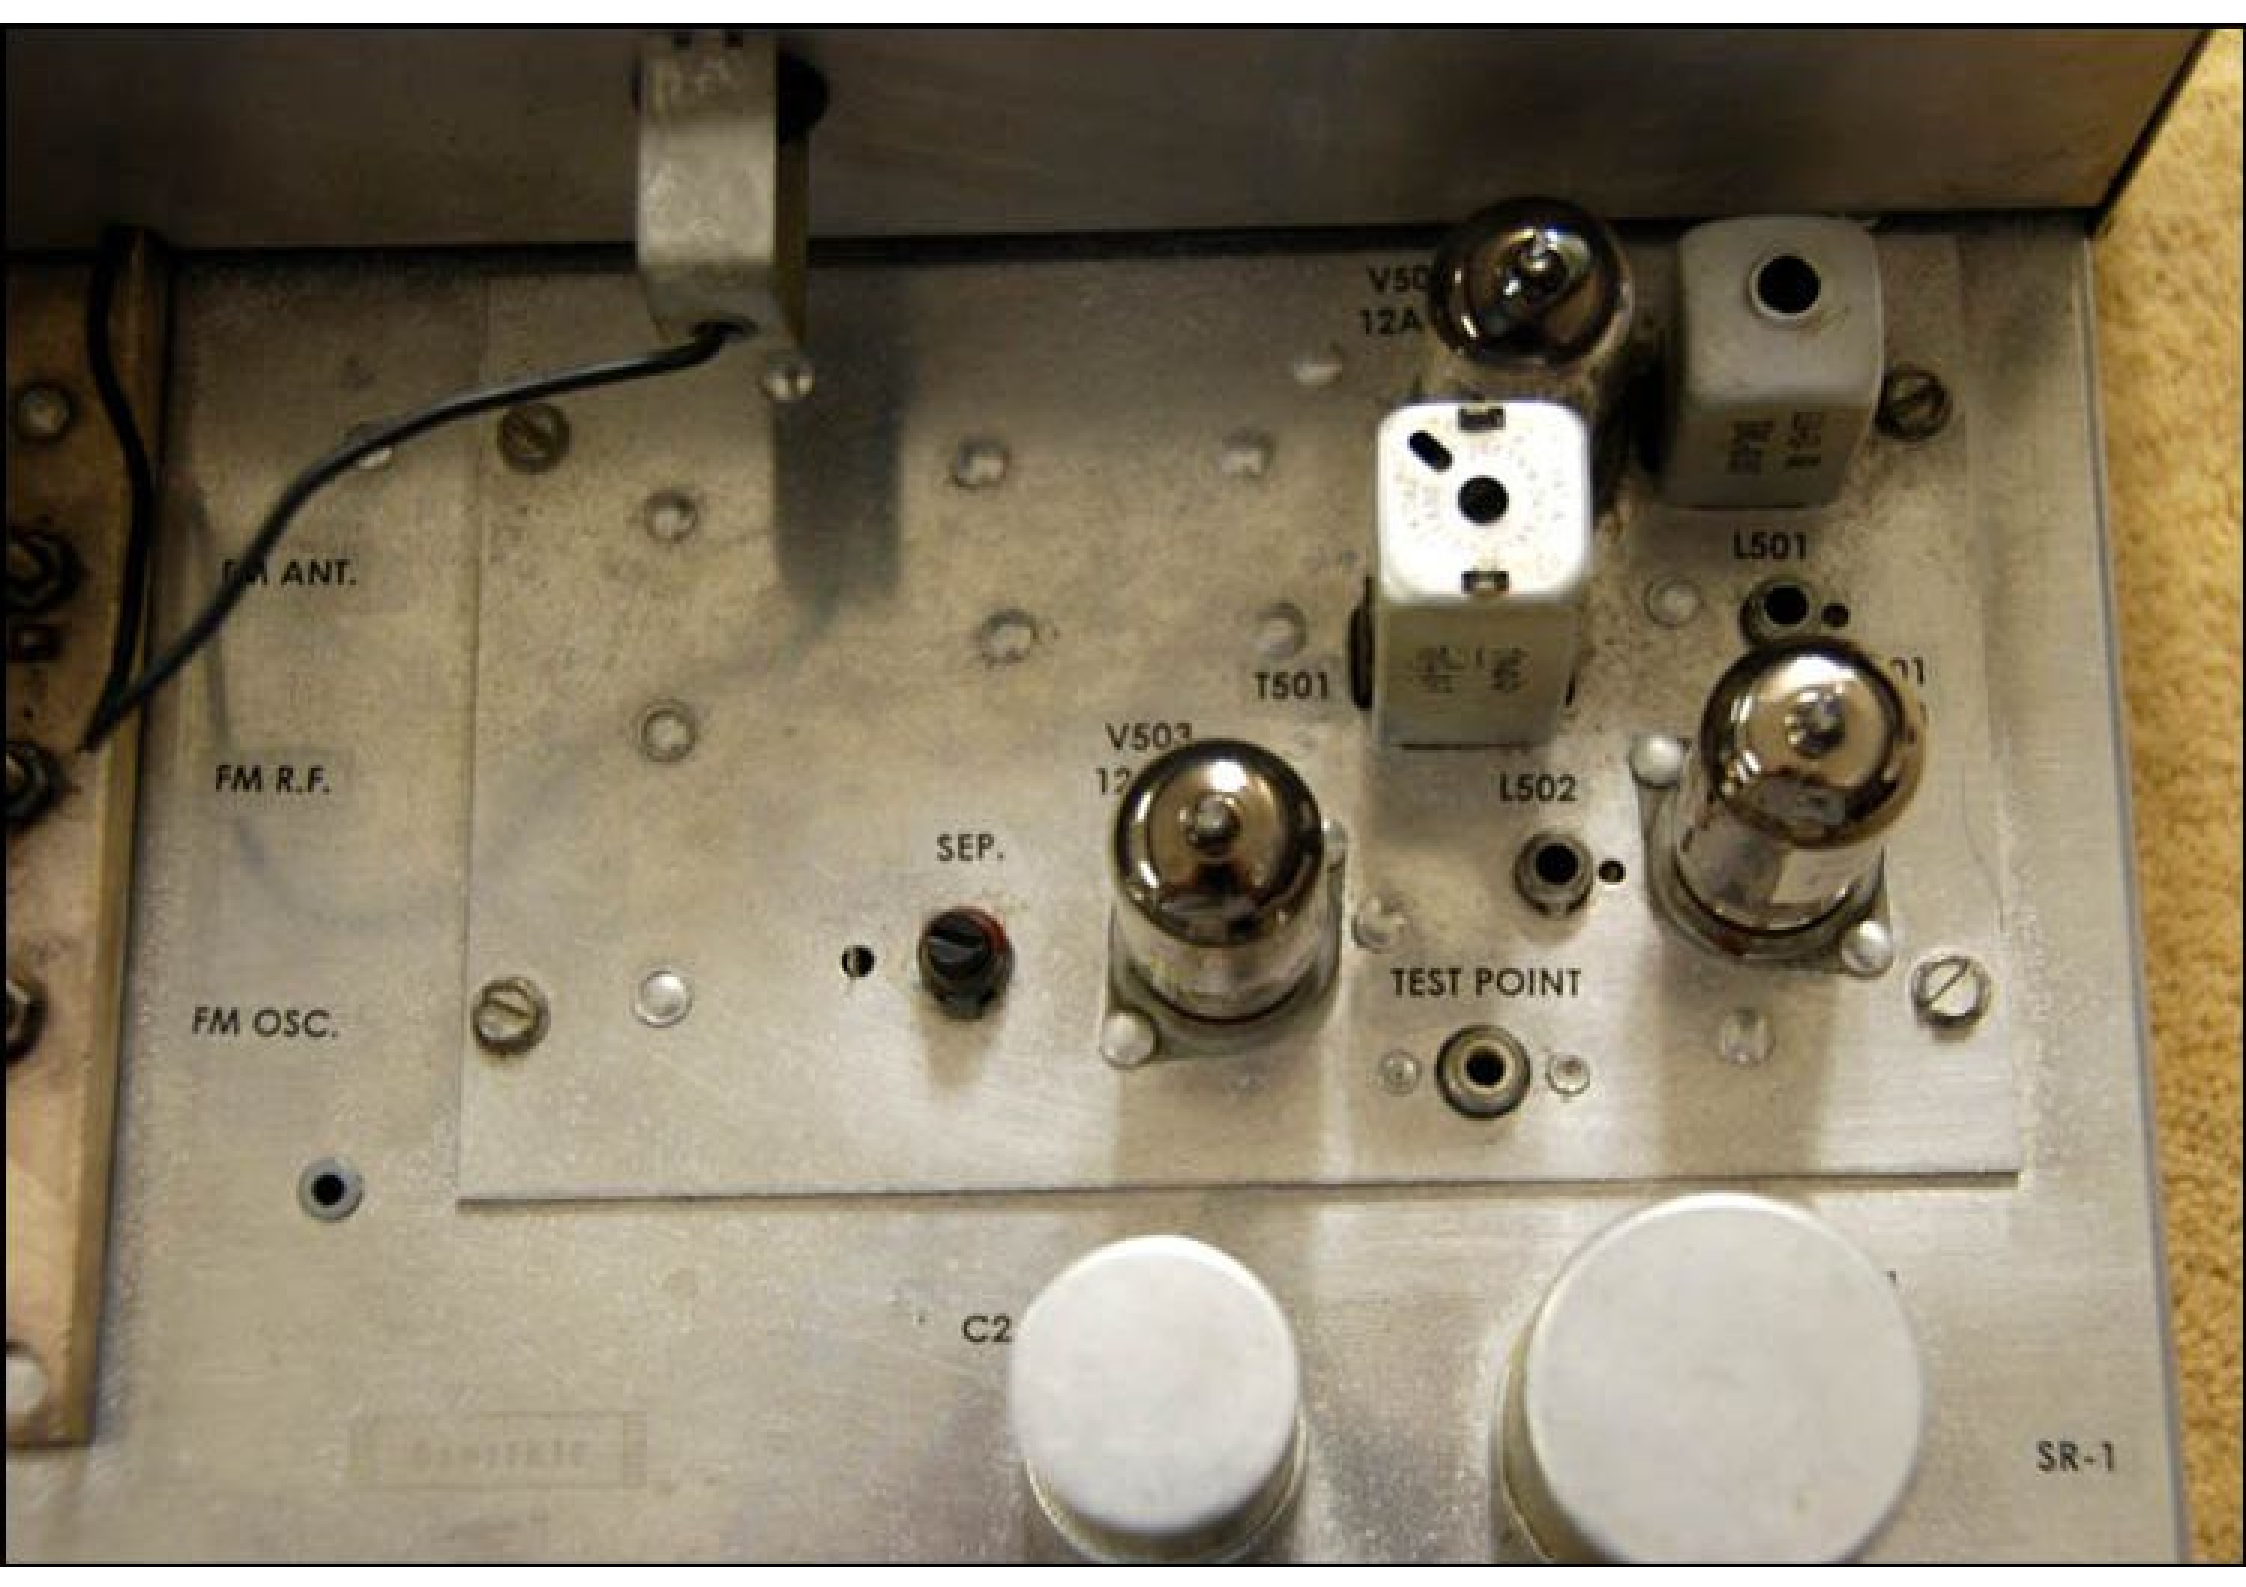

FM ANT.

FM R.F.

FM OSC.

V501
12A

L501

T501

V503
12

L502

SEP.

TEST POINT

C2

SR-1

DAVIDELECT