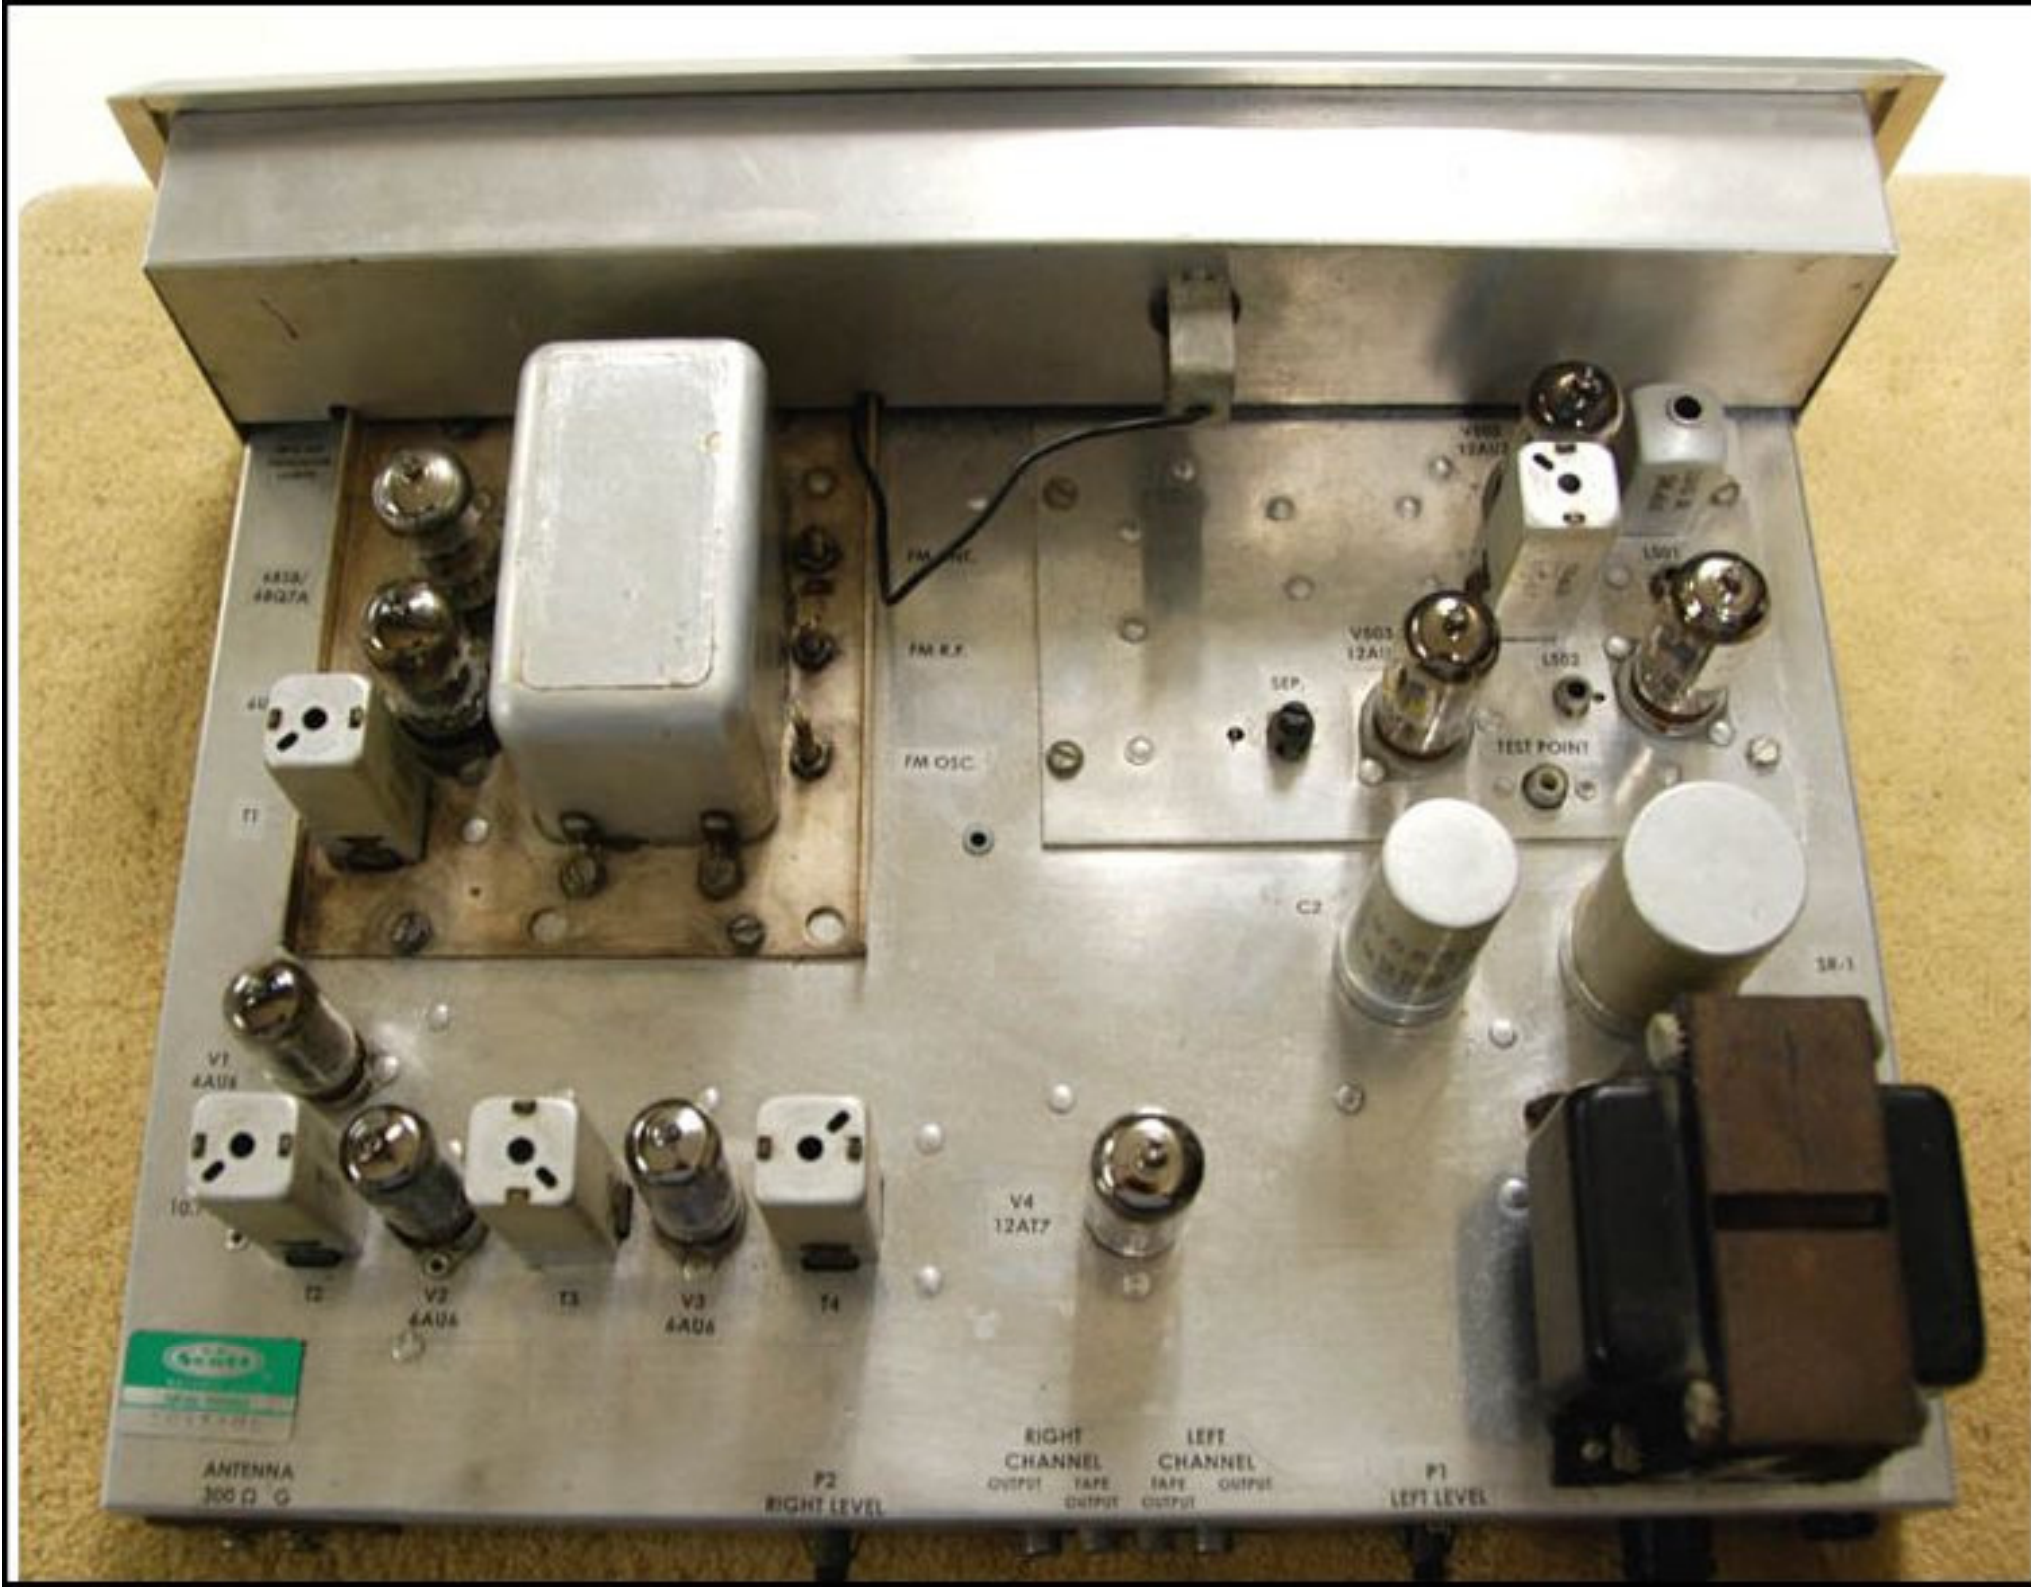

WIDEBAND FM MPX STEREO TUNER SCOTT®

SCOTT

SONIC MONITOR

MONITOR • LISTEN •

SELECTOR

MONO • STEREO  
OFF • SUB CH. FILTER

*Stereomaster 11-110-A*

TAPE

MEG

LOG

STEREO  
NOISE FILTER

A.G.C.

OFF

PARTIAL

NORMAL

4828/  
4827A