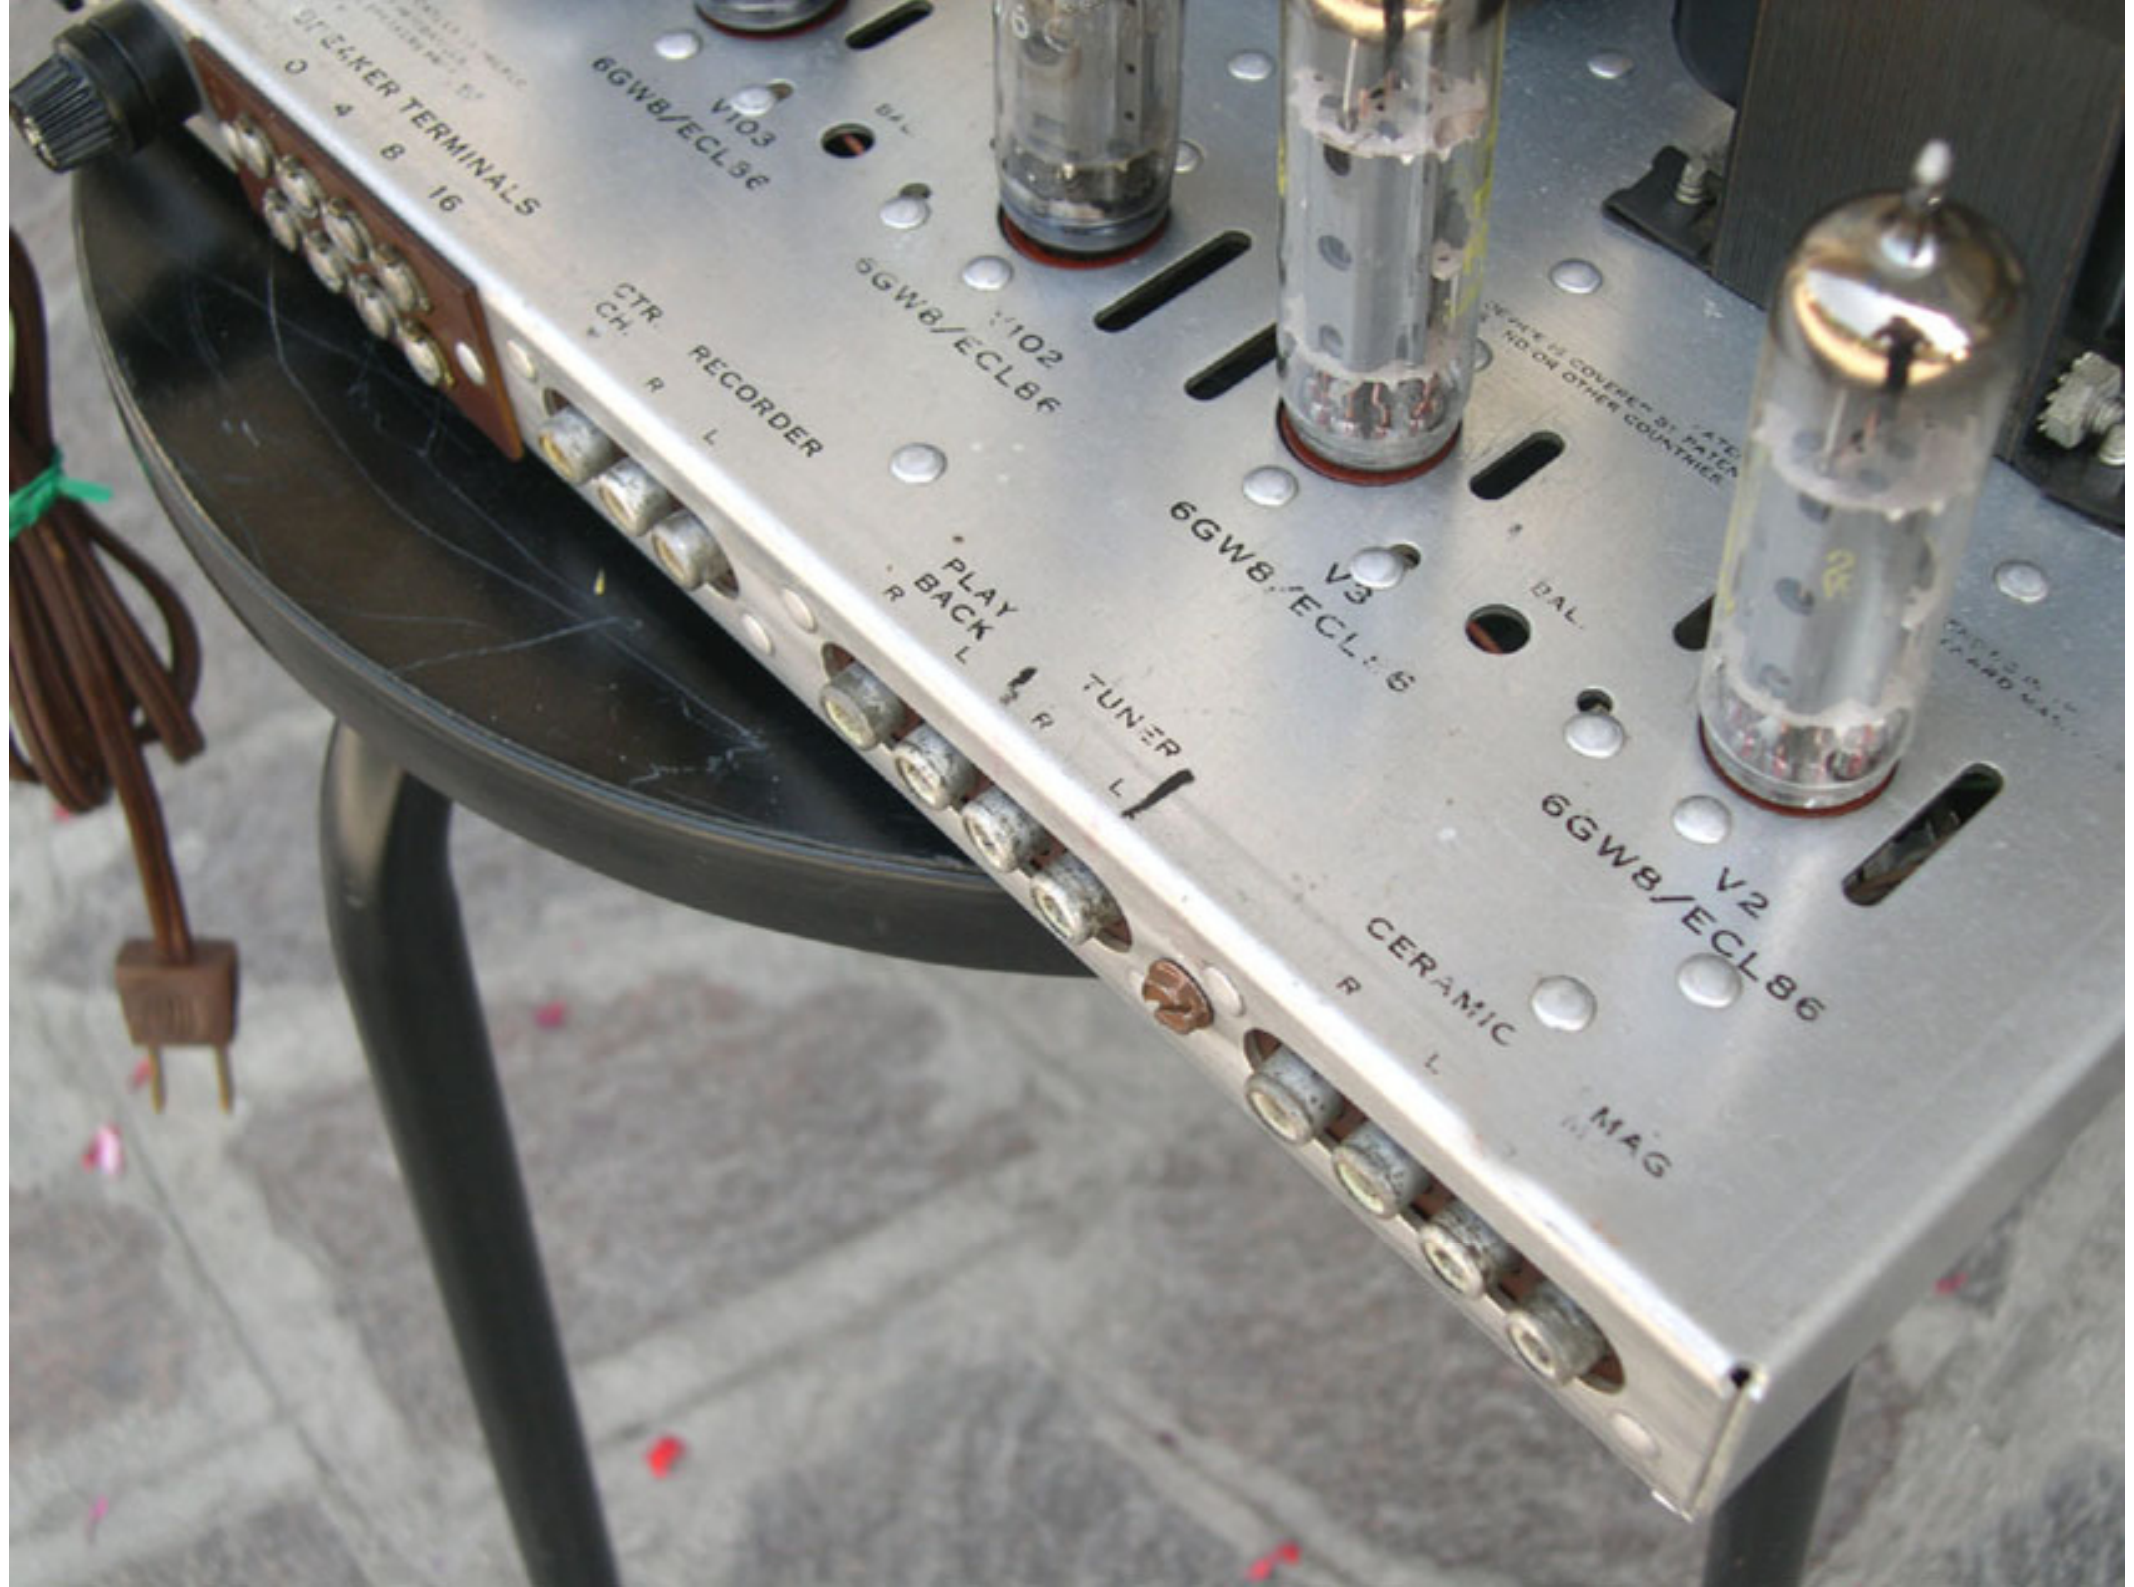

SPEAKER TERMINALS
0 4 8 16

V103
6GW8/ECL86

CTR. CH.
RECORDER
R L

V102
6GW8/ECL86

PLAY BACK
R L
TUNER
R L

V3
6GW8/ECL86

CERAMIC
R L

V2
6GW8/ECL86

MAG

NEVER IS COVERED BY PATCH
NO OF OTHER COUNTRY